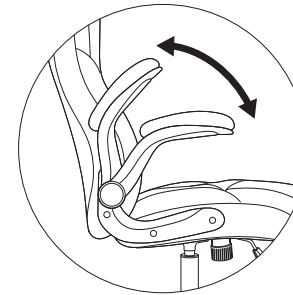

## FEATURES

Height adjustable

Reclining backrest

Lift-up armrests

Acetone resistant

## MAINTENANCE RECOMMENDATIONS

After every service, clean with a cleaning solution or sanitizer.

TECHNICAL SPECIFICATIONS	
Importer	T-SPA MFG, LLC
Manufacturer	Anji Maochang Furniture Co.,Ltd.
Dimensions	Height 18.5" Lowest
	21.5" Highest
	Width 20"
	Depth 19"
Maximum weight	200 lb
Acetone resistant	Yes
Lift-up armrest	Yes
Wheels	Included 5 wheels
Warranty	6 Months