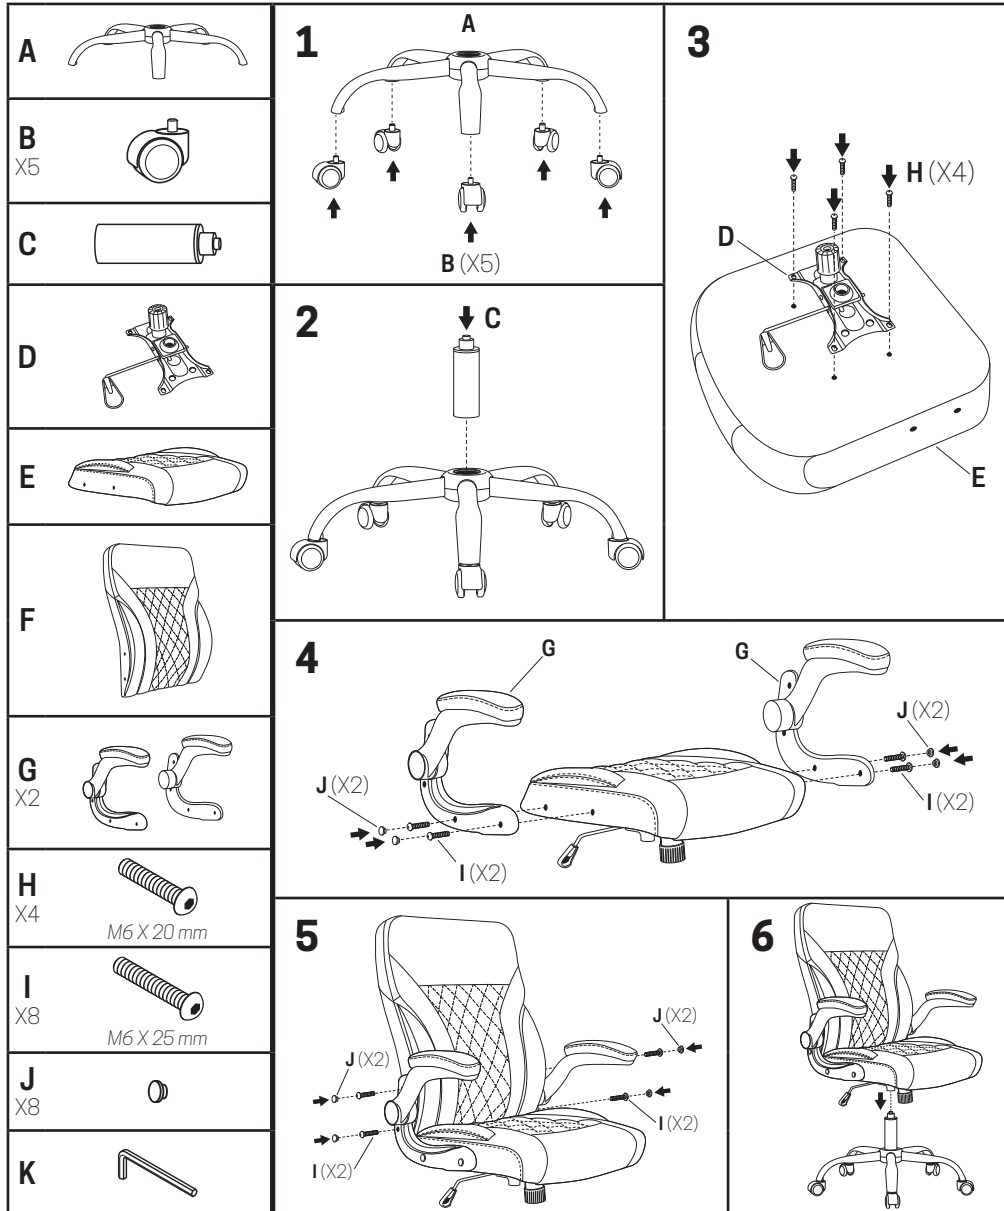

# T-SPA | Eco-2 Customer Chair

Manicure customer chair, ergonomic and fully adjustable.

## ASSEMBLY

## FEATURES

Height adjustable

Reclining backrest

Lift-up armrests

Acetone resistant

## MAINTENANCE RECOMMENDATIONS

After every service, clean with a cleaning solution or sanitizer.

TECHNICAL SPECIFICATIONS	
Importer	T-SPA MFG, LLC
Manufacturer	Anji Maochang Furniture Co.,Ltd.
Dimensions	Height 18.5" Lowest
	21.5" Highest
	Width 20"
	Depth 19"
Maximum weight	200 lb
Acetone resistant	Yes
Lift-up armrest	Yes
Wheels	Included 5 wheels
Warranty	6 Months