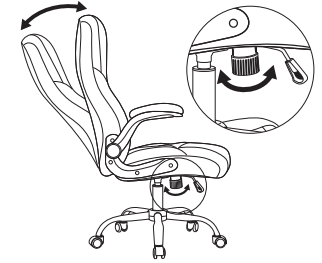

# T-SPA | Eco-2 Customer Chair

Manicure customer chair, ergonomic and fully adjustable.

## ASSEMBLY

## FEATURES

Height adjustable

Reclining backrest

Lift-up armrests

Acetone resistant