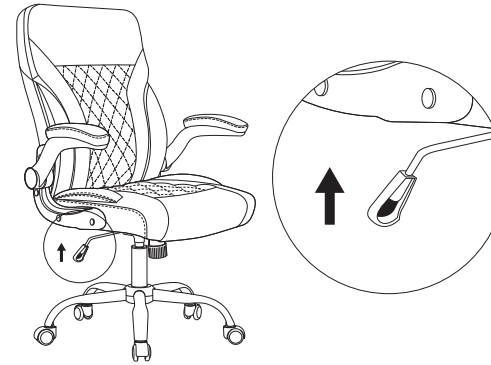

# T-SPA | Eco-2 Customer Chair

Manicure customer chair, ergonomic and fully adjustable.

## FEATURES

Height adjustable

Reclining backrest

Lift-up armrests

Acetone resistant

## MAINTENANCE RECOMMENDATIONS

After every service, clean with a cleaning solution or sanitizer.

TECHNICAL SPECIFICATIONS	
Importer	T-SPA MFG, LLC
Manufacturer	Anji Maochang Furniture Co.,Ltd.
Dimensions	Height 18.5" Lowest
	21.5" Highest
	Width 20"
	Depth 19"
Maximum weight	200 lb
Acetone resistant	Yes
Lift-up armrest	Yes
Wheels	Included 5 wheels
Warranty	6 Months