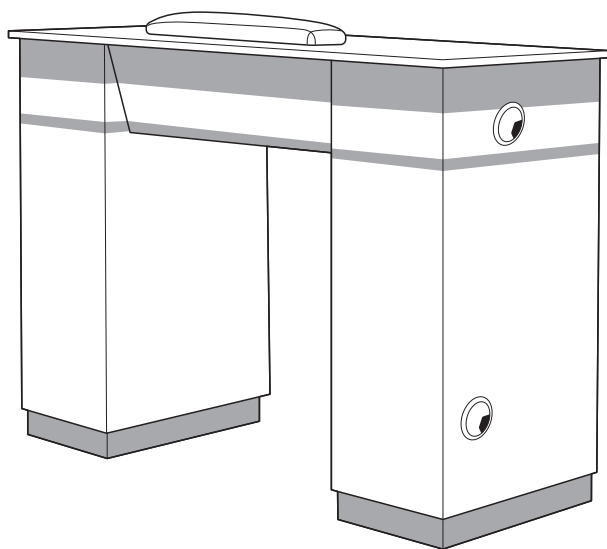

Evee

Single Table

User Manual

Ergonomic and elegant
manicure single table

ASSEMBLY

<p>A (x2) Table Legs</p> 	<p>B (x1) Wrench</p> 	<p>C (x1) Trash Bin</p> 	<p>D (x6) Wheels</p> 
<p>E (x24) Self-tapping Screws</p> 	<p>F (x1) Top Drawer</p> 	<p>G (x8) M3x6 Screw & Washer</p> 	<p>H (x1) Key Wrench</p> 
<p>I (x1) Marble Countertop</p> 	<p>J (x1) Hand Rest Cushion</p> 		

1. Before starting assembly

Locate the Trash Bin (C) in the lower drawer of the right leg (A2). All hardware required for assembly is stored inside the trash bin.

2. Fasten the Wheels

Attach the Wheels (D) to the bottom of each Table Leg (A) using the self-tapping Screws (E). Install three wheels on each leg.

5. Finished assembly

The table is now fully assembled. Remember to put the Trash Bin (C) back into the drawer where it came and place the Hand Rest Cushion (K) on the Countertop.

FEATURES

1 | Elegant Design

Elevates your saloon style with an elegant design with marble countertop and gray accents.

2 | Storage

Five drawers and two open shelves to have everything you need close at hand.

3 | Trash Bin

Includes a concealed trash bin drawer to help maintain a clean and tidy workstation.