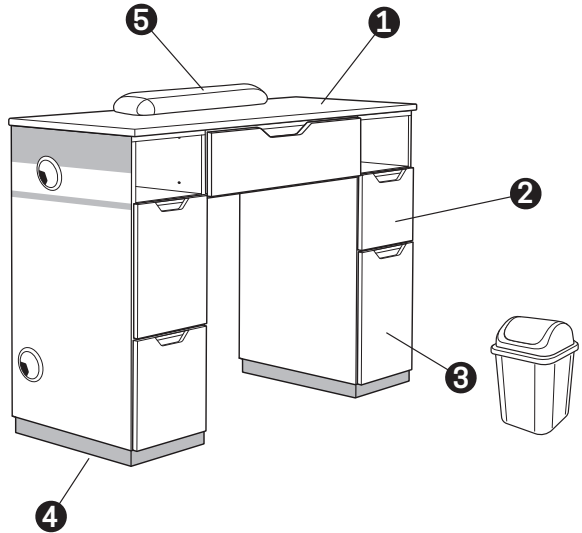

FEATURES

1 | Elegant Design

Elevates your saloon style with an elegant design with marble countertop and gray accents.

2 | Storage

Five drawers and two open shelves to have everything you need close at hand.

3 | Trash Bin

Includes a concealed trash bin drawer to help maintain a clean and tidy workstation.

4 | Wheels (x6)

Allow table free movement. Heavy duty PU wheels with PP covers to protect them from dust and dirt.

5 | Hand Rest Cushion

PU, acetone resistant nail cushion accessory.

MAINTENANCE RECOMMENDATIONS

- Clean the table and all accessories after each service using an appropriate cleaning solution or sanitizer.
- With intensive, high-volume use, the wheels may wear down over time. It is recommended to replace the table's wheels every few years, or sooner if you notice signs of wear. Regular inspections and maintenance will help extend their lifespan.
- Heavy use may also cause the countertop surface to wear or become damaged over time. Do not service clients on a cracked, chipped, or peeling countertop, as this may cause injury. If the countertop shows signs of deterioration, please contact Customer Service to arrange repair or replacement.

T-Spa Customer Service: 888-508-8772

RISK OF ELECTRIC SHOCK

Use only indoors in dry locations.

STATE OF CALIFORNIA PROPOSITION 65 WARNING

Product may contain chemicals known to the State of California to cause cancer or reproductive harm. For more information, go to www.p65warnings.ca.gov

Power outlet hub in compliance with safety standards: