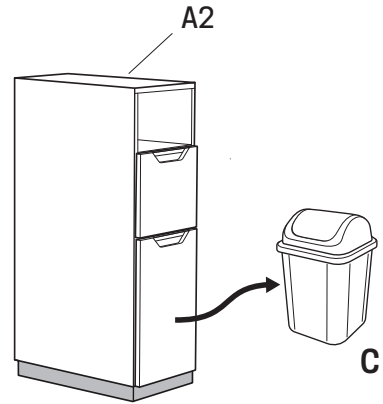

Evee

Single Table

User Manual

Ergonomic and elegant
manicure single table

ASSEMBLY

<p>A (x2) Table Legs</p> 	<p>B (x1) Wrench</p> 	<p>C (x1) Trash Bin</p> 	<p>D (x6) Wheels</p> 
<p>E (x24) Self-tapping Screws</p> 	<p>F (x1) Top Drawer</p> 	<p>G (x8) M3x6 Screw & Washer</p> 	<p>H (x1) Key Wrench</p> 
<p>I (x1) Marble Countertop</p> 	<p>J (x1) Hand Rest Cushion</p> 		

1. Before starting assembly

Locate the Trash Bin (C) in the lower drawer of the right leg (A2). All hardware required for assembly is stored inside the trash bin.

2. Fasten the Wheels

Attach the Wheels (D) to the bottom of each Table Leg (A) using the self-tapping Screws (E). Install three wheels on each leg.

1. Left & Right Side Air Vent System

2. Left Side Air Vent System

3. Right Side Air Vent System

4. Down Left Leg Air Vent System

5. Down Right Leg Air Vent System

TECHNICAL SPECIFICATIONS		
Dimensions	Height	31" (79 cm)
	Length	42" (107 cm)
	Width	16.5" (42 cm)
Knee clearance width	22" (56 cm)	
Weight	157 lb (72 kg)	
Acetone resistant	Yes	
Color	White and gray	
Countertop material	Marble	
Power outlet hub	No	
USB charger	No	
Assembly required	Yes (all required tools included)	
Trash bin	1 Included	
Hand rest cushion	1 Included	
Ventilation system	Optional upgrade	
Warranty	6 Months	