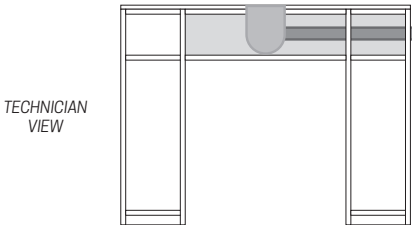

Power outlet hub in compliance with safety standards:

VENTILATION SYSTEM ALTERNATIVES

Manicure table ventilation system offered, produced and verified by T-SPA MFG LLC.

- Vent Head on Countertop Stones, Diameter: 4"
- Ventilation System Pipe, Diameter: 2"

1. Left & Right Side Air Vent System

2. Left Side Air Vent System

3. Right Side Air Vent System

4. Down Left Leg Air Vent System

5. Down Right Leg Air Vent System

TECHNICAL SPECIFICATIONS		
Dimensions	Height	31" (79 cm)
	Length	42" (107 cm)
	Width	16.5" (42 cm)
Knee clearance width	22" (56 cm)	
Weight	157 lb (72 kg)	
Acetone resistant	Yes	
Color	White and gray	
Countertop material	Marble	
Power outlet hub	No	
USB charger	No	
Assembly required	Yes (all required tools included)	
Trash bin	1 Included	
Hand rest cushion	1 Included	
Ventilation system	Optional upgrade	
Warranty	6 Months	