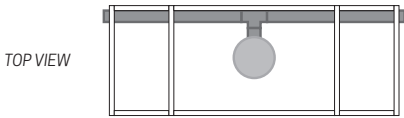

Power outlet hub in compliance with safety standards:

VENTILATION SYSTEM ALTERNATIVES

Manicure table ventilation system offered, produced and verified by T-SPA MFG LLC.

- Vent Head on Countertop Stones, Diameter: 4"
- Ventilation System Pipe, Diameter: 2"

1. Left & Right Side Air Vent System

2. Left Side Air Vent System

3. Right Side Air Vent System

4. Down Left Leg Air Vent System

5. Down Right Leg Air Vent System

TECHNICAL SPECIFICATIONS		
Dimensions	Height	31" (79 cm)
	Length	42" (107 cm)
	Width	16.5" (42 cm)
Knee clearance width	22" (56 cm)	
Weight	157 lb (72 kg)	
Acetone resistant	Yes	
Color	White and gray	
Countertop material	Marble	
Power outlet hub	No	
USB charger	No	
Assembly required	Yes (all required tools included)	
Trash bin	1 Included	
Hand rest cushion	1 Included	
Ventilation system	Optional upgrade	
Warranty	6 Months	