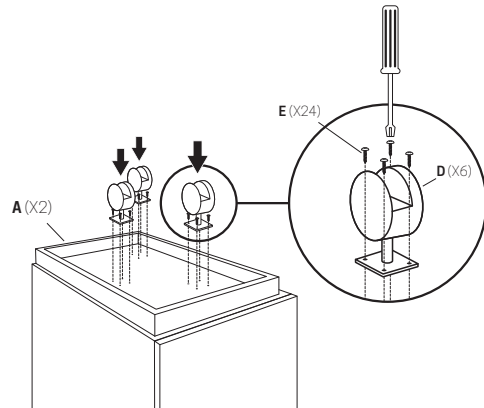

Evee

Single Table

User Manual

Ergonomic and elegant
manicure single table

ASSEMBLY

<p>A (x2) Table Legs</p> 	<p>B (x1) Wrench</p> 	<p>C (x1) Trash Bin</p> 	<p>D (x6) Wheels</p> 
<p>E (x24) Self-tapping Screws</p> 	<p>F (x1) Top Drawer</p> 	<p>G (x8) M3x6 Screw & Washer</p> 	<p>H (x1) Key Wrench</p> 
<p>I (x1) Marble Countertop</p> 	<p>J (x1) Hand Rest Cushion</p> 		

1. Before starting assembly

Locate the Trash Bin (C) in the lower drawer of the right leg (A2). All hardware required for assembly is stored inside the trash bin.

2. Fasten the Wheels

Attach the Wheels (D) to the bottom of each Table Leg (A) using the self-tapping Screws (E). Install three wheels on each leg.

3. Assemble Table Legs to Top Drawer

Attach the left leg (A1) and right leg (A2) to the Top Drawer (F) using the Screws (G) and the Allen Key Wrench (H).

4. Recommended: Fasten Countertop

Fasten the Marble Countertop (J) to the top of the table using glue or silicon (not included).

1. Left & Right Side Air Vent System

2. Left Side Air Vent System

3. Right Side Air Vent System

4. Down Left Leg Air Vent System

5. Down Right Leg Air Vent System

TECHNICAL SPECIFICATIONS		
Dimensions	Height	31" (79 cm)
	Length	42" (107 cm)
	Width	16.5" (42 cm)
Knee clearance width	22" (56 cm)	
Weight	157 lb (72 kg)	
Acetone resistant	Yes	
Color	White and gray	
Countertop material	Marble	
Power outlet hub	No	
USB charger	No	
Assembly required	Yes (all required tools included)	
Trash bin	1 Included	
Hand rest cushion	1 Included	
Ventilation system	Optional upgrade	
Warranty	6 Months	