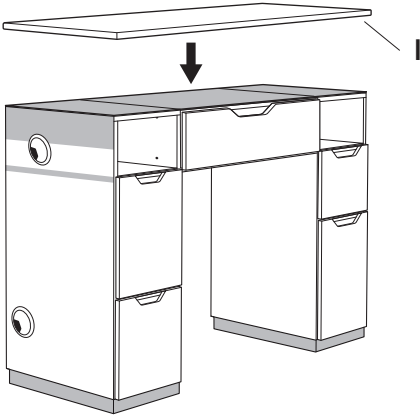

1. Before starting assembly

Locate the Trash Bin (C) in the lower drawer of the right leg (A2). All hardware required for assembly is stored inside the trash bin.

2. Fasten the Wheels

Attach the Wheels (D) to the bottom of each Table Leg (A) using the self-tapping Screws (E). Install three wheels on each leg.

3. Assemble Table Legs to Top Drawer

Attach the left leg (A1) and right leg (A2) to the Top Drawer (F) using the Screws (G) and the Allen Key Wrench (H).

4. Recommended: Fasten Countertop

Fasten the Marble Countertop (J) to the top of the table using glue or silicon (not included).

5. Finished assembly

The table is now fully assembled. Remember to put the Trash Bin (C) back into the drawer where it came and place the Hand Rest Cushion (K) on the Countertop.

FEATURES

1 | Elegant Design

Elevates your saloon style with an elegant design with marble countertop and gray accents.

2 | Storage

Five drawers and two open shelves to have everything you need close at hand.

3 | Trash Bin

Includes a concealed trash bin drawer to help maintain a clean and tidy workstation.