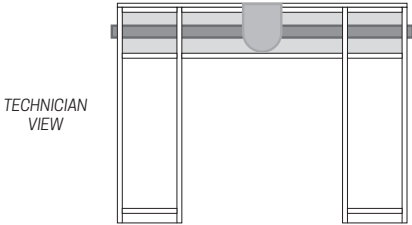

Power outlet hub in compliance with safety standards:

VENTILATION SYSTEM ALTERNATIVES

Manicure table ventilation system offered, produced and verified by T-SPA MFG LLC.

- Vent Head on Countertop Stones, Diameter: 4"
- Ventilation System Pipe, Diameter: 2"

1. Left & Right Side Air Vent System

2. Left Side Air Vent System

3. Right Side Air Vent System

4. Down Left Leg Air Vent System

5. Down Right Leg Air Vent System

TECHNICAL SPECIFICATIONS		
Dimensions	Height	31" (79 cm)
	Length	42" (107 cm)
	Width	16.5" (42 cm)
Knee clearance width	22" (56 cm)	
Weight	157 lb (72 kg)	
Acetone resistant	Yes	
Color	White and gray	
Countertop material	Marble	
Power outlet hub	No	
USB charger	No	
Assembly required	Yes (all required tools included)	
Trash bin	1 Included	
Hand rest cushion	1 Included	
Ventilation system	Optional upgrade	
Warranty	6 Months	