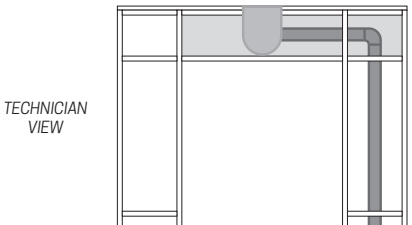

Power outlet hub in compliance with safety standards:

VENTILATION SYSTEM ALTERNATIVES

Manicure table ventilation system offered, produced and verified by T-SPA MFG LLC.

- Vent Head on Countertop Stones, Diameter: 4"
- Ventilation System Pipe, Diameter: 2"

1. Left & Right Side Air Vent System

2. Left Side Air Vent System

3. Right Side Air Vent System

4. Down Left Leg Air Vent System

5. Down Right Leg Air Vent System

TECHNICAL SPECIFICATIONS		
Dimensions	Height	31" (79 cm)
	Length	42" (107 cm)
	Width	16.5" (42 cm)
Knee clearance width	22" (56 cm)	
Weight	157 lb (72 kg)	
Acetone resistant	Yes	
Color	White and gray	
Countertop material	Marble	
Power outlet hub	No	
USB charger	No	
Assembly required	Yes (all required tools included)	
Trash bin	1 Included	
Hand rest cushion	1 Included	
Ventilation system	Optional upgrade	
Warranty	6 Months	