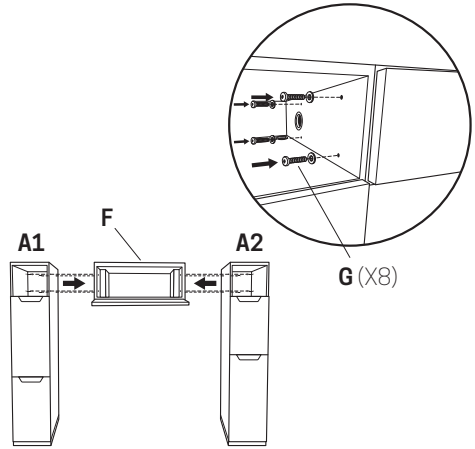

1. Before starting assembly

Locate the Trash Bin (C) in the lower drawer of the right leg (A2). All hardware required for assembly is stored inside the trash bin.

2. Fasten the Wheels

Attach the Wheels (D) to the bottom of each Table Leg (A) using the self-tapping Screws (E). Install three wheels on each leg.

3. Assemble Table Legs to Top Drawer

Attach the left leg (A1) and right leg (A2) to the Top Drawer (F) using the Screws (G) and the Allen Key Wrench (H).

4. Recommended: Fasten Countertop

Fasten the Marble Countertop (J) to the top of the table using glue or silicon (not included).

1. Left & Right Side Air Vent System

2. Left Side Air Vent System

3. Right Side Air Vent System

4. Down Left Leg Air Vent System

5. Down Right Leg Air Vent System

TECHNICAL SPECIFICATIONS		
Dimensions	Height	31" (79 cm)
	Length	42" (107 cm)
	Width	16.5" (42 cm)
Knee clearance width	22" (56 cm)	
Weight	157 lb (72 kg)	
Acetone resistant	Yes	
Color	White and gray	
Countertop material	Marble	
Power outlet hub	No	
USB charger	No	
Assembly required	Yes (all required tools included)	
Trash bin	1 Included	
Hand rest cushion	1 Included	
Ventilation system	Optional upgrade	
Warranty	6 Months	