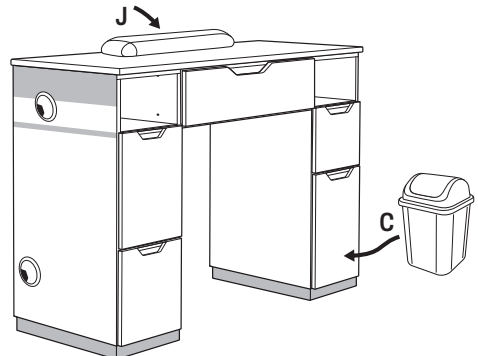

1. Before starting assembly

Locate the Trash Bin (C) in the lower drawer of the right leg (A2). All hardware required for assembly is stored inside the trash bin.

2. Fasten the Wheels

Attach the Wheels (D) to the bottom of each Table Leg (A) using the self-tapping Screws (E). Install three wheels on each leg.

5. Finished assembly

The table is now fully assembled. Remember to put the Trash Bin (C) back into the drawer where it came and place the Hand Rest Cushion (K) on the Countertop.

FEATURES

1 | Elegant Design

Elevates your saloon style with an elegant design with marble countertop and gray accents.

2 | Storage

Five drawers and two open shelves to have everything you need close at hand.

3 | Trash Bin

Includes a concealed trash bin drawer to help maintain a clean and tidy workstation.

1. Left & Right Side Air Vent System

2. Left Side Air Vent System

3. Right Side Air Vent System

4. Down Left Leg Air Vent System

5. Down Right Leg Air Vent System

TECHNICAL SPECIFICATIONS		
Dimensions	Height	31" (79 cm)
	Length	42" (107 cm)
	Width	16.5" (42 cm)
Knee clearance width	22" (56 cm)	
Weight	157 lb (72 kg)	
Acetone resistant	Yes	
Color	White and gray	
Countertop material	Marble	
Power outlet hub	No	
USB charger	No	
Assembly required	Yes (all required tools included)	
Trash bin	1 Included	
Hand rest cushion	1 Included	
Ventilation system	Optional upgrade	
Warranty	6 Months	