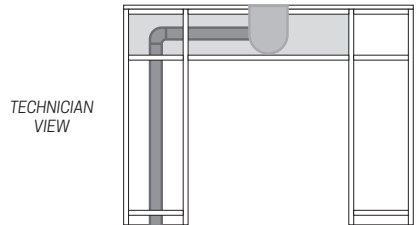

Power outlet hub in compliance with safety standards:

VENTILATION SYSTEM ALTERNATIVES

Manicure table ventilation system offered, produced and verified by T-SPA MFG LLC.

- Vent Head on Countertop Stones, Diameter: 4"
- Ventilation System Pipe, Diameter: 2"

1. Left & Right Side Air Vent System

2. Left Side Air Vent System

3. Right Side Air Vent System

4. Down Left Leg Air Vent System

5. Down Right Leg Air Vent System

TECHNICAL SPECIFICATIONS		
Dimensions	Height	31" (79 cm)
	Length	42" (107 cm)
	Width	16.5" (42 cm)
Knee clearance width	22" (56 cm)	
Weight	157 lb (72 kg)	
Acetone resistant	Yes	
Color	White and gray	
Countertop material	Marble	
Power outlet hub	No	
USB charger	No	
Assembly required	Yes (all required tools included)	
Trash bin	1 Included	
Hand rest cushion	1 Included	
Ventilation system	Optional upgrade	
Warranty	6 Months	