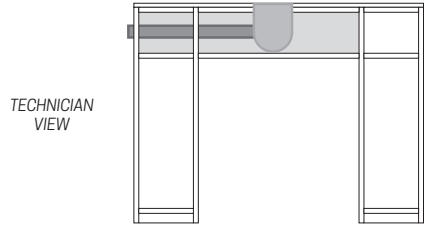

Power outlet hub in compliance with safety standards:

VENTILATION SYSTEM ALTERNATIVES

Manicure table ventilation system offered, produced and verified by T-SPA MFG LLC.

- Vent Head on Countertop Stones, Diameter: 4"
- Ventilation System Pipe, Diameter: 2"

1. Left & Right Side Air Vent System

2. Left Side Air Vent System

3. Right Side Air Vent System

4. Down Left Leg Air Vent System

5. Down Right Leg Air Vent System

TECHNICAL SPECIFICATIONS		
Dimensions	Height	31" (79 cm)
	Length	42" (107 cm)
	Width	16.5" (42 cm)
Knee clearance width	22" (56 cm)	
Weight	157 lb (72 kg)	
Acetone resistant	Yes	
Color	White and gray	
Countertop material	Marble	
Power outlet hub	No	
USB charger	No	
Assembly required	Yes (all required tools included)	
Trash bin	1 Included	
Hand rest cushion	1 Included	
Ventilation system	Optional upgrade	
Warranty	6 Months	